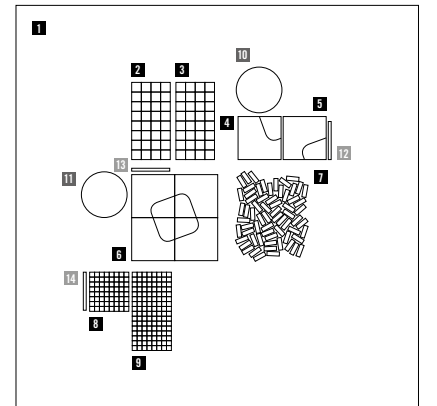

moodboard #M⁺ 14.

POWDER

MOSAICI | MOSAICS

1 | STICKS 50x300 | Clay Smooth	2 | AURORE 20x20x4 | Lavanda Rosata AU.0F77	3 | AURORE 20x20x4 | Salmone AU.0141
4 | QUILT 94x94 | Clay Raw	5 | QUILT 94x94 | Clay	6 | QUILT 94x94 | Chalk Cameo
7 | P-SAICO 10x30 | Clay Mix	8 | VETRINA 10x10x4 | VG.0453	9 | VETRINA 10x10x4 | VG.0452

PITTURE MURALI | WALL PAINTINGS

10 | MAPEI | Dursilite Matt* 80713	11 | MAPEI | Dursilite Matt* 80227

STUCCHI | GROUTS

12 | CX.S003 Grigio	13 | CX.S026 Ghiaccio	14 | CX.S033 Avorio

* Dursilite Matt è un prodotti Mapei. Per informazioni tecniche e commerciali contattare Mapei spa e visitare il sito www.mapei.it. Dursilite Matt is a Mapei products. For technical and sales information, contact Mapei S.p.A. and visit www.mapei.it.