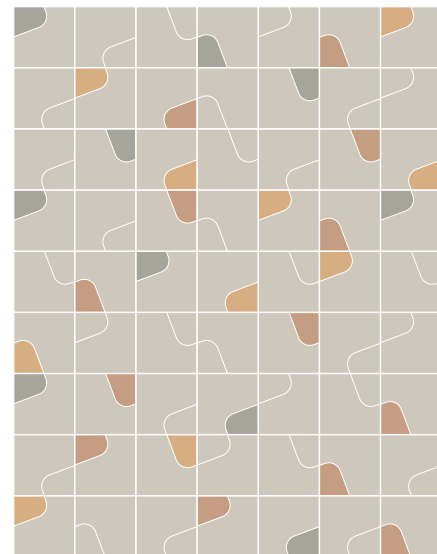

Quilt is available in three base shades: Chalk, Clay and Mud.

Each colour is available in smooth and structured (raw) variants.

The range includes variants in which the detachable segment is in different colours: Ochre, Cameo and Sugar Paper for Quilt Chalk, Mud for Quilt Clay and Slate for Quilt Mud.

B Chalk Raw (100%)

C Chalk (50%)
Chalk Ochre (50%)

G Chalk Ochre (100%)

H Chalk Cameo (100%)

I Chalk Sugar Paper (100%)

D Chalk (50%)
Chalk Cameo (50%)

E Chalk (50%)
Chalk Sugar Paper (50%)

F Chalk (50%)
Chalk Ochre (16,66%)
Chalk Cameo (16,66%)
Chalk Sugar Paper (16,66%)