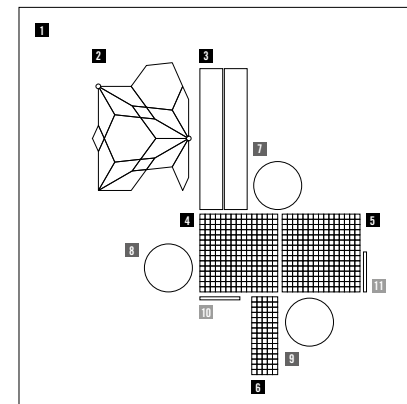

moodboard #M⁺ 19.

TURQUOISE

MOSAICI | MOSAICS

1 | P-SAICO 10x30 | Smoke Mix	2 | DIAMOND | Pavone DE.OV38	3 | STICKS 50x300 | Smoke Mix
4 | CROMIE 10x10x4 | Marea G Mix 4 CR.0540	5 | VETRINA 10x10x4 | VG.0429	6 | VETRINA 10x10x4 | VG.0432

PITTURE MURALI | WALL PAINTINGS

7 | MAPEI | Dursilite Matt* 80714	8 | MAPEI | Dursilite Matt* 80989	9 | MAPEI | Dursilite Matt* 80997

STUCCHI | GROUTS

10 | CX.S002 Argento	11 | CX.S031 Platino

* Dursilite Matt è un prodotti Mapei. Per informazioni tecniche e commerciali contattare Mapei spa e vistare il sito www.mapei.it. Dursilite Matt is a Mapei products. For technical and sales information, contact Mapei S.p.A. and visit www.mapei.it.