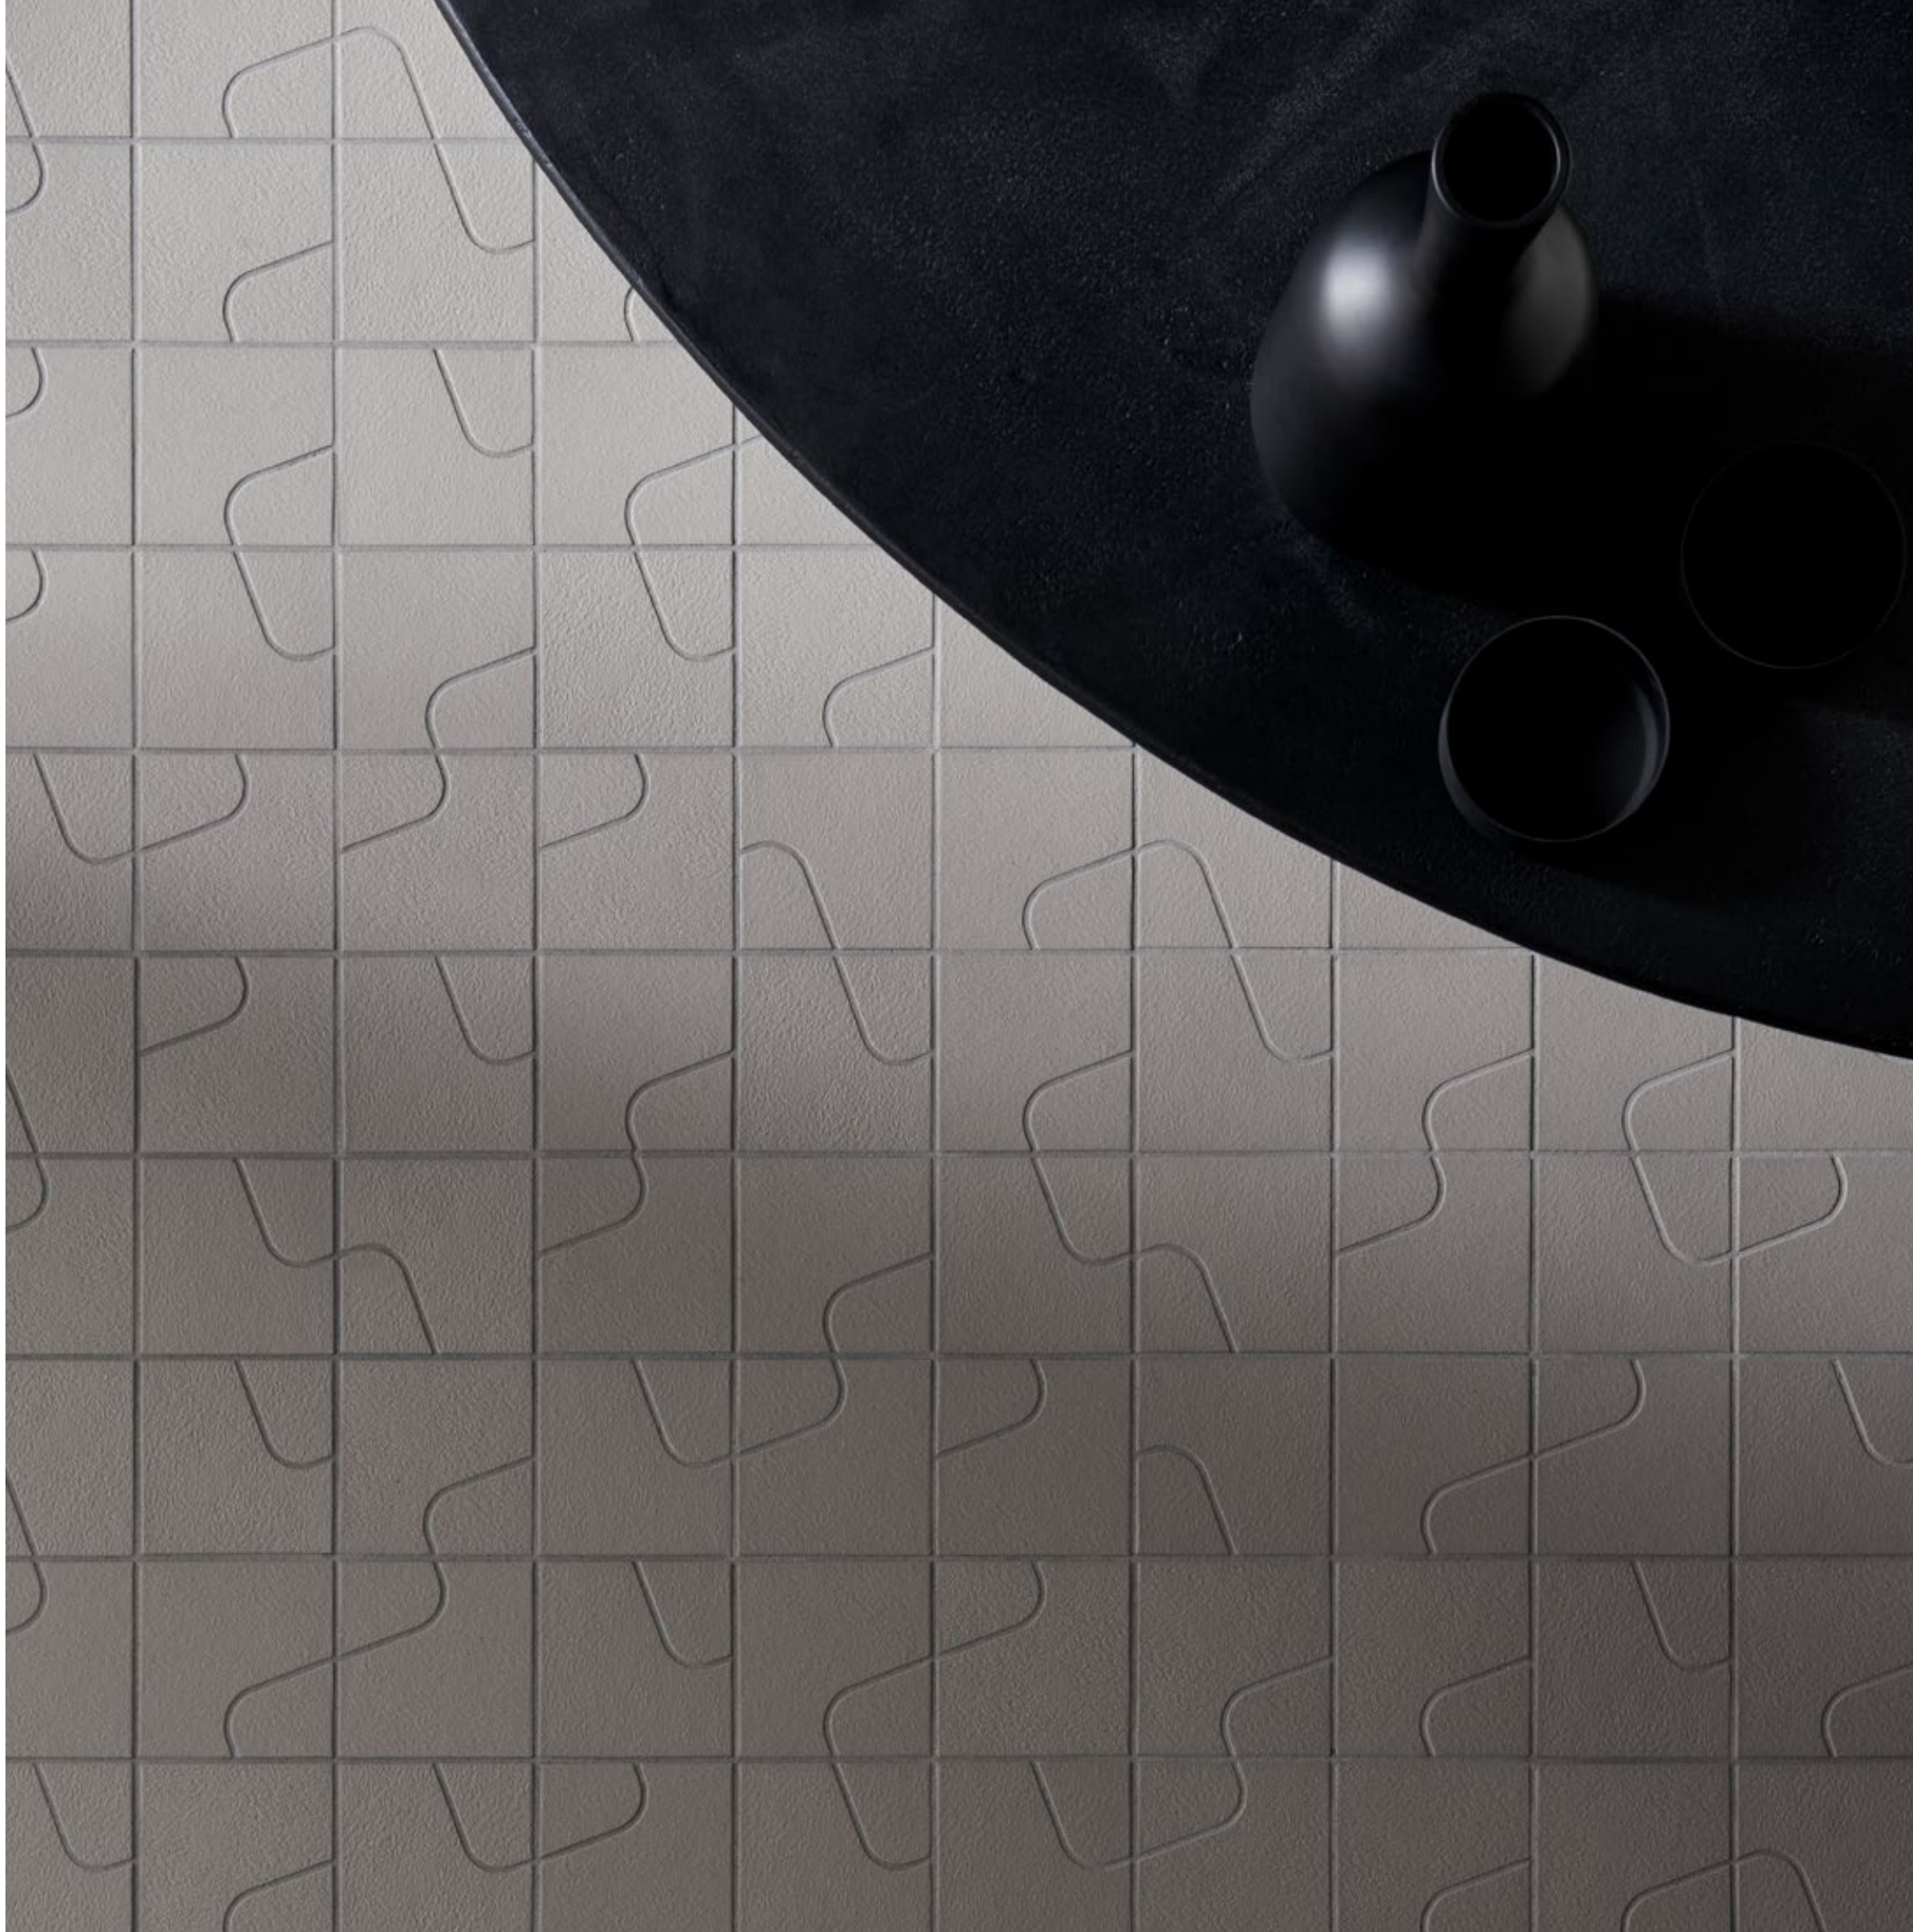

Marialaura Rossiello

+ > Quilt Clay TV.021Q
Quilt Clay Mud TC.023AQ
v Quilt Clay Raw TV.022Q

- + **Quilt Clay TV.021Q**
- > **Quilt Clay Mud TC.023AQ**
- ∨ **Quilt Clay Raw TV.022Q**

+
> Quilt Clay TV.021Q
Quilt Clay Mud TC.023AQ
v Quilt Clay Raw TV.022Q

- + > **Quilt Clay** TV.021Q
- Quilt Clay Mud** TC.023AQ
- v **Quilt Clay Raw** TV.022Q

_Quilt è un mosaico in grès in cui i tasselli possono essere posati regolarmente ricreando la forma geometrica, o random, creando una posa irregolare che richiama le antiche pavimentazioni in seminato.

Quilt is a stoneware mosaic in which the modules can be installed uniformly, for a geometrical effect, or at random, in an uneven layout that recalls antique Venetian Seminato pavings.

+
> **Quilt** Clay TV.021Q
 Quilt Clay Mud TC.023AQ
v **Quilt** Clay Raw TV.022Q