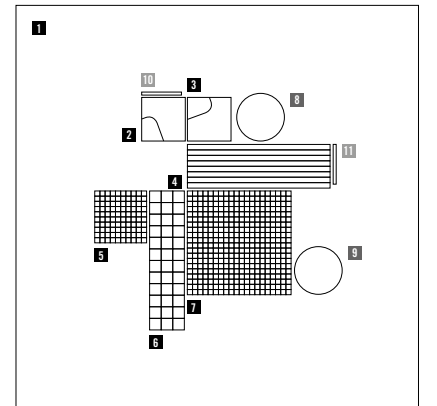

moodboard #M⁺ 15.

YELLOW

MOSAICI | MOSAICS

1 | P-SAICO 10x30 | Clay Mix	2 | QUILT 94x94 | Chalk Ochre	3 | QUILT 94x94 | Clay
4 | STICKS 10x300 | Clay Smooth	5 | CONCERTO 10x10x4 | CO.A052	6 | DIVETRO 23x23x8 | Miele DV.0948
7 | VETRINA 10x10x4 | VG.0463		

PITTURE MURALI | WALL PAINTINGS

8 | MAPEI | Dursilite Matt* 80049	9 | MAPEI | Dursilite Matt* 80697

STUCCHI | GROUTS

10 | CX.S026 Ghiaccio	11 | CX.S031 Platino

* Dursilite Matt è un prodotto Mapei. Per informazioni tecniche e commerciali contattare Mapei spa e visitare il sito www.mapei.it. Dursilite Matt is a Mapei product. For technical and sales information, contact Mapei S.p.A. and visit www.mapei.it.