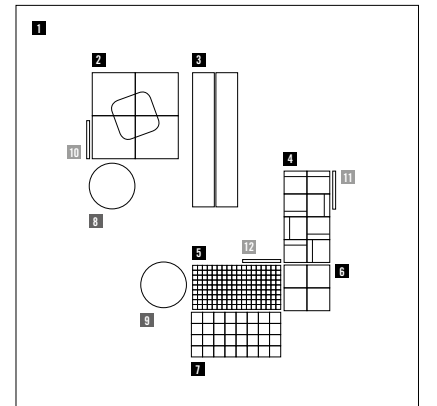

moodboard #M⁺ 11.

WHITE | GREY | BLACK

MOSAICI | MOSAICS

1 | STICKS 50x300 | Plaster Smooth	2 | QUILT 94x94 | Chalk Sugar Paper	3 | STICKS 50x300 | Plaster Mix
4 | JOINTED Layout A | Biancopuro DE.OV42	5 | CROMIE 10x10x4 | Acciaio G Mix 1 CR.0542	6 | AREA25 50x50x6 | Bianco AR.OA10
7 | ÉMETALLO 23x23x8 | Acciaio EM.0306		

PITTURE MURALI | WALL PAINTINGS

8 | MAPEI | Dursilite Matt* 80049	9 | MAPEI | Dursilite Matt* 80726

STUCCHI | GROUTS

10 | CX.S033 Avorio	11 | CX.S003 Grigio

* Dursilite Matt è un prodotto Mapei. Per informazioni tecniche e commerciali contattare Mapei spa e visitare il sito www.mapei.it. Dursilite Matt is a Mapei product. For technical and sales information, contact Mapei S.p.A. and visit www.mapei.it.