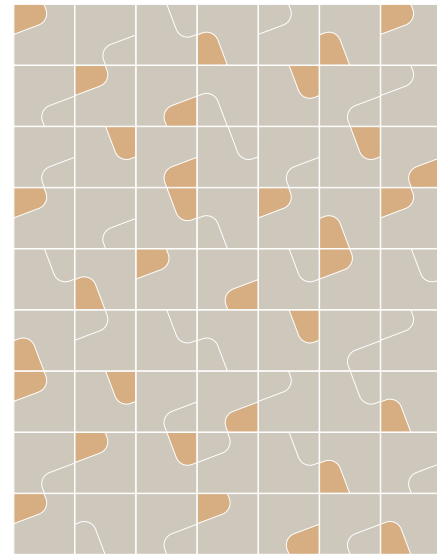

C Chalk (50%)
Chalk Ochre (50%)